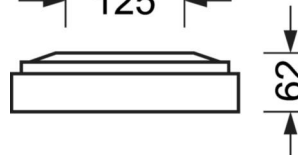

MECHANICS

Housing colour	silver grey/white aluminium RAL 9006
Dimensions (LxWxDxH)	1548mm x 239mm x 62mm
Weight (net)	7kg
Cable entry KE (X/Y)	0mm/0mm
Type of installation	Ceiling-mounted single installation, Ceiling-mounted trunking installation, Mounting rail installation

DEEP-LINK

<https://www.regiolux.de/en/article/65711016175>

Reference	LED 4200lm 830
ηLB	100 %
Φ ↓/↑	100 % / 0 %
UGR lat./long.	18.5 / 18.8
VDU	65° < 3000cd/m²

Dimensions

L	1548 mm	Length
B	239 mm	Width
H	62 mm	Height
A1	1300 mm	Mounting distance single mounting
A3	248 mm	Mounting distance between luminaires in a light run arrangement
A4	125 mm	Mounting distance (width)
X	0 mm	Distance cable infeed to the center of the luminaire on the X-axis
Y	0 mm	Distance cable infeed to the center of the luminaire on the Y-axis