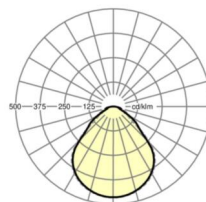

LIGHTING TECHNOLOGY

Placement	LED, Colour rendering/Light colour CRI ≥ 80 / 3000K
Colour tolerance (MacAdam)	3SDCM
Photobiological safety (Luminaire)	RG0
Nominal luminous flux	4200lm
LED service life	100000h L80/B10 (Tq 25°C), 50000h L90/B50 (Tq 25°C)
Luminaire luminous efficiency	125lm/W
UGR lat./long.	18.5 / 18.8

DEEP-LINK

<https://www.regiolux.de/en/article/65711016175>

Reference	LED 4200lm 830
ηLB	100 %
Φ ↓/↑	100 % / 0 %
UGR lat./long.	18.5 / 18.8
VDU	65° < 3000cd/m²

Dimensions

L	1548 mm	Length
B	239 mm	Width
H	62 mm	Height
A1	1300 mm	Mounting distance single mounting
A3	248 mm	Mounting distance between luminaires in a light run arrangement
A4	125 mm	Mounting distance (width)
X	0 mm	Distance cable infeed to the center of the luminaire on the X-axis
Y	0 mm	Distance cable infeed to the center of the luminaire on the Y-axis