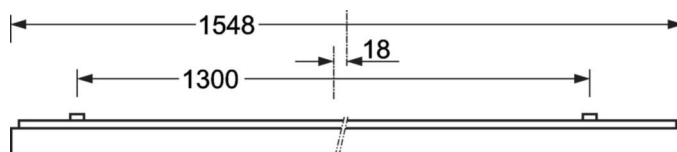

Surface-mounted luminaire - Micro-prismatic diffuser - direct distribution

Steel sheet enclosure, powder-coated rectangular cross-section, integrated Quicklock quick-mount bracket system with catch hook and safety rope for simple and quick mounting; Housing colour silver grey/white aluminium RAL 9006; Homogeneous direct light distribution for VDU-compatibility in accordance with DIN-EN 12464-1; glare reduction through microprism diffuser with special "multilayer" technology and optimised light deflecting foil; Easy installation of the connection, directly on the top of the luminaire with a terminal cover cap. Electrical connection via 5-pole connection terminal with plug-in contacts.. If required, an AVA-MH universal mounting aid is available as an accessory. Surface-mounted luminaire for ceiling installation; connection to an SRT quick fit mounting system via an SRGVU mounting device carrier.

MECHANICS

Housing colour	silver grey/white aluminium RAL 9006
Dimensions (LxWxDxH)	1548mm x 239mm x 62mm
Weight (net)	7kg
Cable entry KE (X/Y)	0mm/0mm
Type of installation	Ceiling-mounted single installation, Ceiling-mounted trunking installation, Mounting rail installation

DEEP-LINK

<https://www.regiolux.de/en/article/65711016175>

Reference	LED 4200lm 830
ηLB	100 %
Φ ↓/↑	100 % / 0 %
UGR lat./long.	18.5 / 18.8
VDU	65° < 3000cd/m²

Dimensions

L	1548 mm	Length
B	239 mm	Width
H	62 mm	Height
A1	1300 mm	Mounting distance single mounting
A3	248 mm	Mounting distance between luminaires in a light run arrangement
A4	125 mm	Mounting distance (width)
X	0 mm	Distance cable infeed to the center of the luminaire on the X-axis
Y	0 mm	Distance cable infeed to the center of the luminaire on the Y-axis